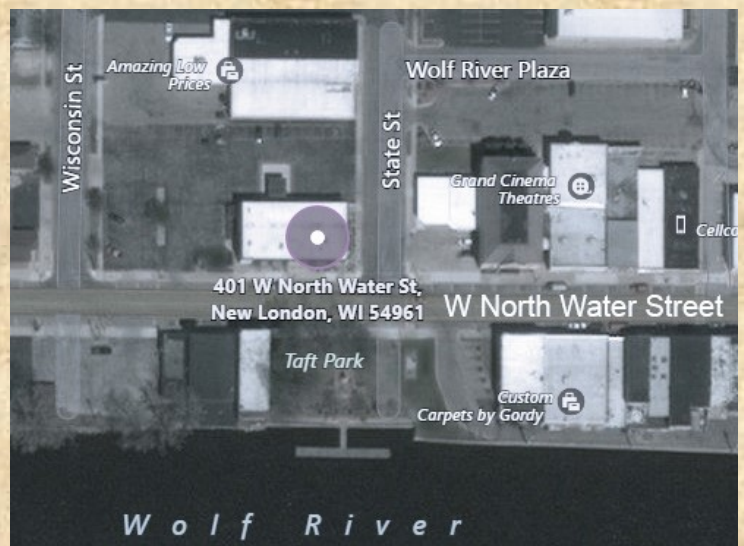

FOR RENT

401 W. North Water St.
Suite 202
New London, WI 54961

FEATURES

- Second floor with beautiful view of Wolf River
- Upper office suite with one private office, storage and private reception area
- Electrical, Heat & Air conditioning, and water included
- Parking: Private, on-site lot
- Visibility / Traffic: High
- Water / Sewer: Municipal

LOCATION

FOR MORE INFORMATION
PLEASE CONTACT:

Ryan Hawkins
(920) 378-6555